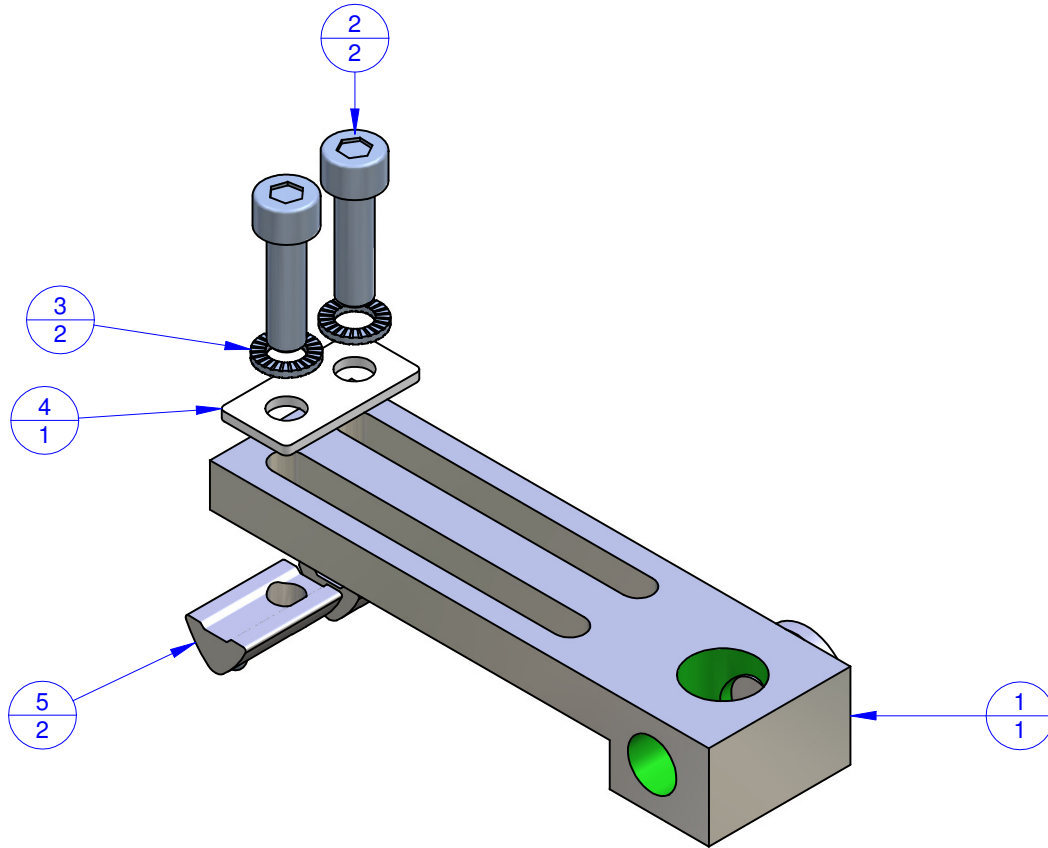

THE PROPERTY OF THIS DRAWING IS ESTABLISHED BY LAW  
IT IS FORBIDDEN TO REPRODUCE IT OR SHOW IT TO THIRD PARTY  
WITHOUT A WRITTEN AGREEMENT.

MODIFICATIONS: VARIED DIMENSIONS AS OF DATE:

7	10
8	11
9	12

MODIFICATIONS: VARIED DIMENSIONS AS OF DATE:

1	4
2	5
3	6

Format **A3**  
UNI 936-76

Object Number	Name	QTY
1	CA.WLS.14.18	1
2	V.TCEI M5X18	2
3	R.5.SCH	2
4	R.05.12	1
5	CA.02.05.005	2

<b>FP Services</b>		DESIGNED FROM FPSERVICES	
GENERAL TOLERANCE: UNI - ISO 2768 CLASSE f		DATE 12/2014	WEIGHT 0,065 kg
DESCRIPTION		CODE <b>CA.WLS.14.18.6</b>	