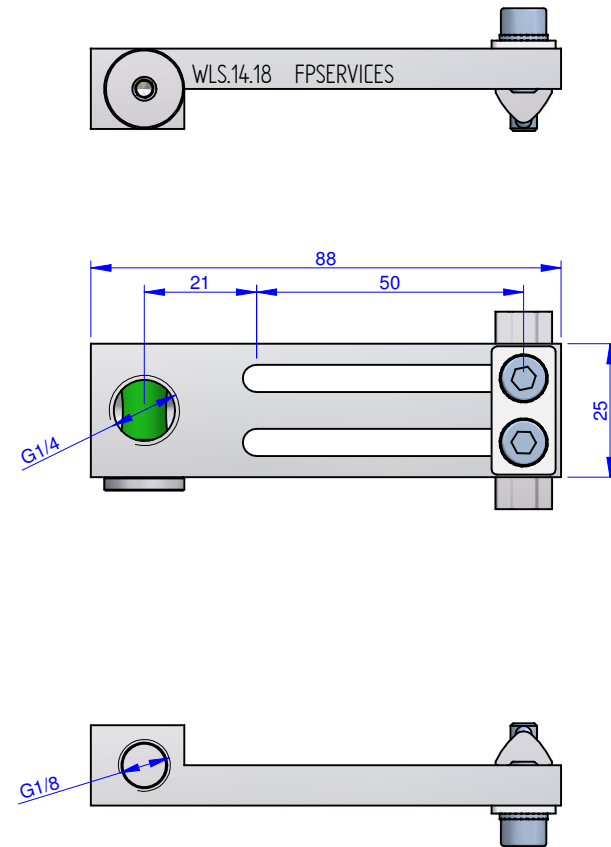

THE PROPERTY OF THIS DRAWING IS ESTABLISHED BY LAW  
IT IS FORBIDDEN TO REPRODUCE IT OR SHOW IT TO THIRD PARTY  
WITHOUT A WRITTEN AGREEMENT.

MODIFICATIONS: VARIED DIMENSIONS AS OF DATE:

7	10
8	11
9	12

MODIFICATIONS: VARIED DIMENSIONS AS OF DATE:

1	4
2	5
3	6

Format **A3**  
UNI 936-76

Object Number	Name	QTY
1	CA.WLS.14.18	1
2	V.TCEI M5X18	2
3	R.5.SCH	2
4	R.05.12	1
5	CA.02.05.005	2

<b>FP Services</b>		DESIGNED FROM FPSERVICES	
GENERAL TOLERANCE: UNI - ISO 2768 CLASSE f		DATE 12/2014	WEIGHT 0,065 kg
DESCRIPTION		CODE <b>CA.WLS.14.18.6</b>	